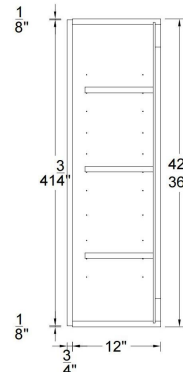

## Face Frame Cabinet Construction

## Frameless Cabinet Construction

kitchen  
base standard

kitchen  
3 drawers base  
standard

kitchen  
4 drawers base  
standard

vanity  
base standard

wall cabinet  
30"/36" height  
standard

wall cabinet  
42" height  
standard

wall cabinet  
30"/36" height  
standard

wall cabine  
42" height  
standard

single oven cabinet  
standard

double oven cabinet  
standard

utility cabinet  
standard

**Base**  
Single Door

B09 B12 B15 B18 B21