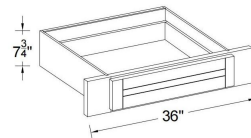

VB12 VB15
VB18 VB21

VB24 VB27 VB30

VSB18 VSB21

VSB24 VSB27 VSB30
VSB33 VSB36

VDB12-3 VDB15-3 VDB18-3
VDB21-3 VDB24-3 VDB27-3
VDB30-3

VSD30DL

VSD30DR

VSD36DL
VSD42DL

VSD36DR
VSD42DR

VSD48

VSD60

VSD36-3DL
VSD42-3DL

VSD36-3DR
VSD42-3DR

VSD48-6D

VSD60-3D

Vanity Knee Drawer

VKD30

VKD30/36

LC1584
LC1884
LC2184