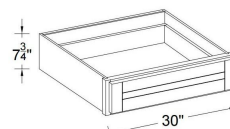

Vanity Knee Drawer

VKD30