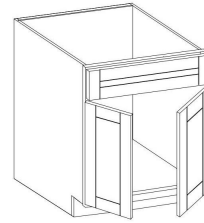

wall cabinet  
30"/36" height  
standard

wall cabine  
42" height  
standard

single oven cabinet  
standard

double oven cabinet  
standard

utility cabinet  
standard

**Base**  
Single Door

B09 B12 B15 B18 B21

**Base**  
Double Doors

B24 B27 B30

**Base**  
Double Drawers and Doors

B30 B36 B39 B42

**Sink Base**  
Single blank drawer

SB24 SB27 SB30

**Sink Base**  
Double blank drawer

SB33 SB36 SB39 SB42

**Farm Sink Base**

FSB30 FSB33  
FSB36 FSB39

**Drawer Base**  
3 Drawers

3DB12 3DB15 3DB18  
3DB21 3DB24 3DB27  
3DB30 3DB33 3DB36

**Drawer Base**  
4 Drawers

4DB12 4DB15  
4DB18 4DB24

**Base Microwave**  
1 Drawer