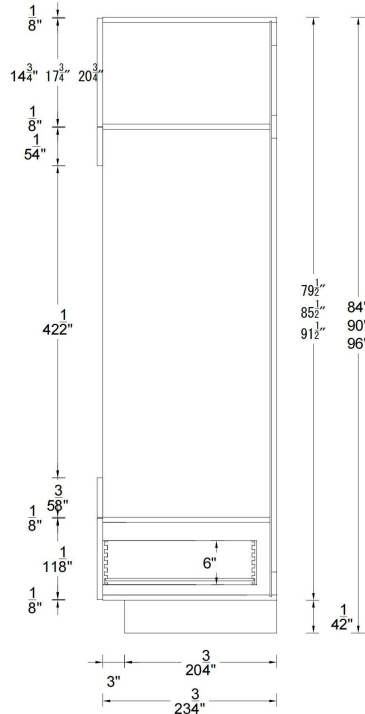

## Frameless Cabinet Construction

kitchen  
base standard

kitchen  
3 drawers base  
standard

kitchen  
4 drawers base  
standard

vanity  
base standard

wall cabinet  
30"/36" height  
standard

wall cabinet  
42" height  
standard

wall cabinet  
30"/36" height  
standard

wall cabine  
42" height  
standard

single oven cabinet  
standard

double oven cabinet  
standard

utility cabinet  
standard

**Base**  
Single Door

B09 B12 B15 B18 B21