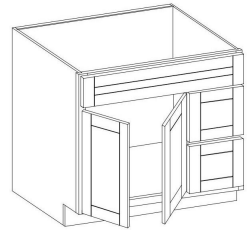

Vanity Sink Drawer