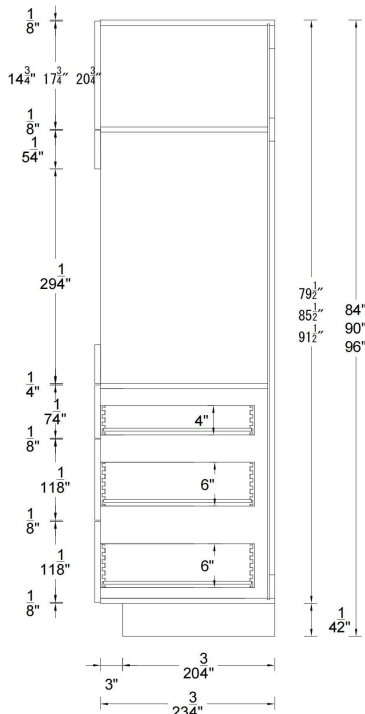

## Face Frame Cabinet Construction

## Frameless Cabinet Construction

kitchen  
base standard

kitchen  
3 drawers base  
standard

kitchen  
4 drawers base  
standard

vanity  
base standard

wall cabinet  
30"/36" height  
standard

wall cabinet  
42" height  
standard

wall cabinet  
30"/36" height  
standard

wall cabine  
42" height  
standard

single oven cabinet  
standard

double oven cabinet  
standard

utility cabinet  
standard

**Base**  
Single Door

B09 B12 B15 B18 B21