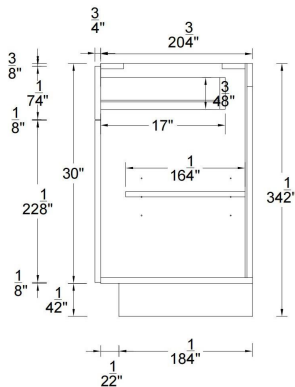

vanity
base standard