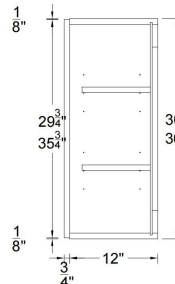

## Frameless Cabinet Construction

kitchen  
base standard

kitchen  
3 drawers base  
standard

kitchen  
4 drawers base  
standard

vanity  
base standard

wall cabinet  
30"/36" height  
standard

wall cabinet  
42" height  
standard

wall cabinet  
30"/36" height  
standard

wall cabine  
42" height  
standard

single oven cabinet  
standard

double oven cabinet  
standard

utility cabinet  
standard

**Base**  
Single Door

B09 B12 B15 B18 B21