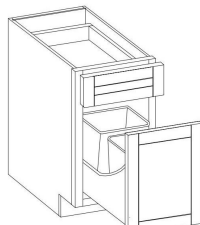

BMD24 BMD27 BMD30

**Base Blind Cabinet**

BBC36 (Door 15" wide)  
BBC42 (Door 18" Wide)

**Base Full Height**  
Single Double Doors

B09FH B12FH B15FH  
B18FH B21FH

**Base Full Height**  
Double Doors

B24FH B27FH B30FH  
B33FH B36H

**Base Spice Drawer**

BSD06

**Base Wine Rack**

BWR06

**Angle Sink Base**

ASB36 ASB42

**Base Pantry**  
Pull out

BSR09

**Base Trashcan**  
Pull-out

BWBK18

**Base End**  
Open Shelf

BEOS12

**Base End Corner**

BEC24

**Base End Angle**

BEA12