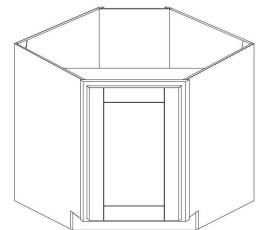

BMD24 BMD27 BMD30

**Base Blind Cabinet**

BBC36 (Door 15" wide)  
BBC42 (Door 18" Wide)

**Base Full Height**  
Single Double Doors

B09FH B12FH B15FH  
B18FH B21FH

**Base Full Height**  
Double Doors

B24FH B27FH B30FH  
B33FH B36H

**Base Spice Drawer**

BSD06

**Base Wine Rack**

BWR06

**Angle Sink Base**

ASB36 ASB42

**Base Pantry**  
Pull out

BSR09