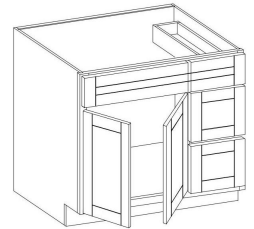

Vanity Sink Drawer