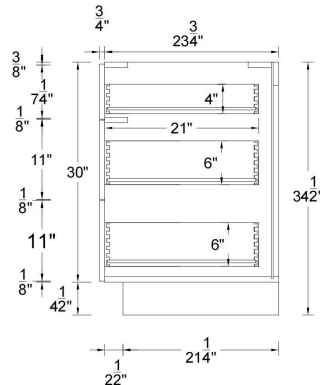

double oven cabinet
standard

kitchen
3 drawers base
standard