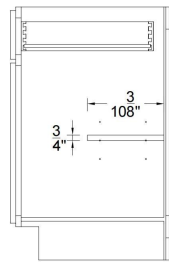

## Face Frame Cabinet Construction

## Frameless Cabinet Construction

kitchen  
base standard

kitchen  
3 drawers base  
standard

kitchen  
4 drawers base  
standard

vanity  
base standard

wall cabinet  
30"/36" height  
standard

wall cabinet  
42" height  
standard