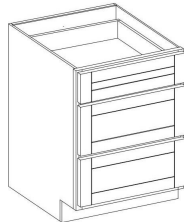

wall cabinet  
30"/36" height  
standard

wall cabine  
42" height  
standard

single oven cabinet  
standard

double oven cabinet  
standard

utility cabinet  
standard

**Base**  
Single Door

B09 B12 B15 B18 B21

**Base**  
Double Doors

B24 B27 B30

**Base**  
Double Drawers and Doors

B30 B36 B39 B42

**Sink Base**  
Single blank drawer

SB24 SB27 SB30

**Sink Base**  
Double blank drawer

SB33 SB36 SB39 SB42

**Farm Sink Base**

FSB30 FSB33  
FSB36 FSB39

**Drawer Base**  
3 Drawers

3DB12 3DB15 3DB18  
3DB21 3DB24 3DB27  
3DB30 3DB33 3DB36

**Drawer Base**  
4 Drawers

4DB12 4DB15  
4DB18 4DB24

**Base Microwave**  
1 Drawer