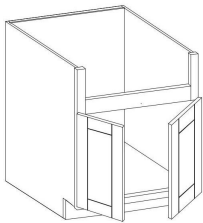

wall cabinet  
30"/36" height  
standard

wall cabine  
42" height  
standard

single oven cabinet  
standard

double oven cabinet  
standard

utility cabinet  
standard

**Base**  
Single Door

B09 B12 B15 B18 B21

**Base**  
Double Doors

B24 B27 B30

**Base**  
Double Drawers and Doors

B30 B36 B39 B42

**Sink Base**  
Single blank drawer

SB24 SB27 SB30

**Sink Base**  
Double blank drawer

SB33 SB36 SB39 SB42

**Farm Sink Base**

FSB30 FSB33  
FSB36 FSB39

**Drawer Base**  
3 Drawers

3DB12 3DB15 3DB18  
3DB21 3DB24 3DB27  
3DB30 3DB33 3DB36

**Drawer Base**  
4 Drawers

4DB12 4DB15  
4DB18 4DB24

**Base Microwave**  
1 Drawer