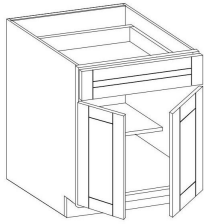

Vanity Base
Double Door