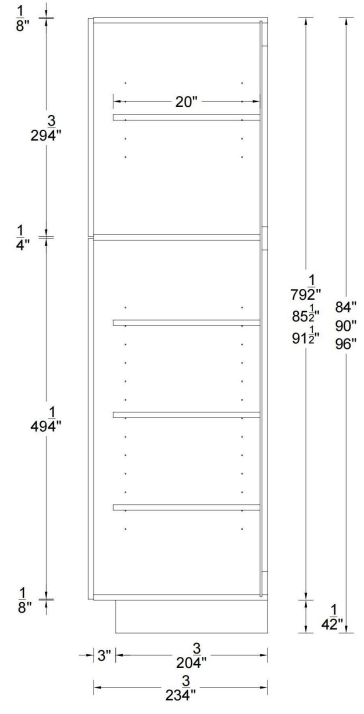

wall cabinet  
30"/36" height  
standard

wall cabine  
42" height  
standard

single oven cabinet  
standard

double oven cabinet  
standard

utility cabinet  
standard

**Base**  
Single Door

B09 B12 B15 B18 B21

**Base**  
Double Doors

B24 B27 B30

**Base**  
Double Drawers and Doors

B30 B36 B39 B42

**Sink Base**  
Single blank drawer

SB24 SB27 SB30

**Sink Base**  
Double blank drawer

SB33 SB36 SB39 SB42