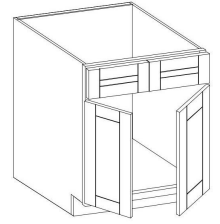

wall cabinet  
30"/36" height  
standard

wall cabine  
42" height  
standard

single oven cabinet  
standard

double oven cabinet  
standard

utility cabinet  
standard

**Base**  
Single Door

B09 B12 B15 B18 B21

**Base**  
Double Doors

B24 B27 B30

**Base**  
Double Drawers and Doors

B30 B36 B39 B42

**Sink Base**  
Single blank drawer

SB24 SB27 SB30

**Sink Base**  
Double blank drawer

SB33 SB36 SB39 SB42

**Farm Sink Base**

FSB30 FSB33  
FSB36 FSB39

**Drawer Base**  
3 Drawers

3DB12 3DB15 3DB18  
3DB21 3DB24 3DB27  
3DB30 3DB33 3DB36

**Drawer Base**  
4 Drawers

4DB12 4DB15  
4DB18 4DB24

**Base Microwave**  
1 Drawer