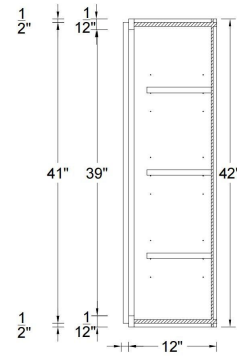

## Face Frame Cabinet Construction

## Frameless Cabinet Construction

kitchen  
base standard

kitchen  
3 drawers base  
standard

kitchen  
4 drawers base  
standard

vanity  
base standard

wall cabinet  
30"/36" height  
standard

wall cabinet  
42" height  
standard