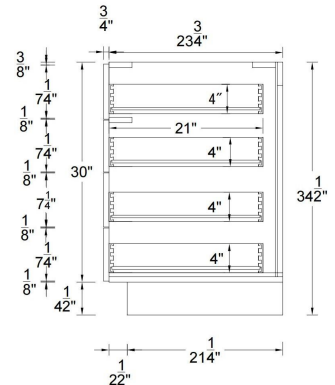

utility cabinet
standard