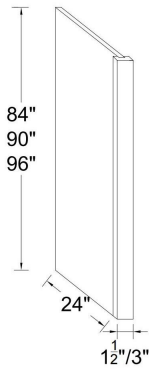

Pantry End Panel

TEP84  
TEP90  
TEP96

Ref End Panel Return

REP1.5X84 REP384  
REP1.5X90 REP390  
REP1.5X96 REP396

Ref end panel

REP2496  
REP3096

Tall End Matching Panel

MTEP84  
MTEP90  
MTEP96