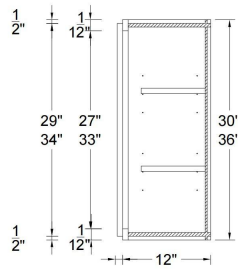

## Face Frame Cabinet Construction

## Frameless Cabinet Construction

kitchen  
base standard

kitchen  
3 drawers base  
standard

kitchen  
4 drawers base  
standard

vanity  
base standard

wall cabinet  
30"/36" height  
standard

wall cabinet  
42" height  
standard