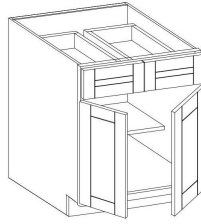

wall cabinet  
30"/36" height  
standard

wall cabine  
42" height  
standard

single oven cabinet  
standard

double oven cabinet  
standard

utility cabinet  
standard

**Base**  
Single Door

B09 B12 B15 B18 B21

**Base**  
Double Doors

B24 B27 B30

**Base**  
Double Drawers and Doors

B30 B36 B39 B42

**Sink Base**  
Single blank drawer

SB24 SB27 SB30

**Sink Base**  
Double blank drawer

SB33 SB36 SB39 SB42