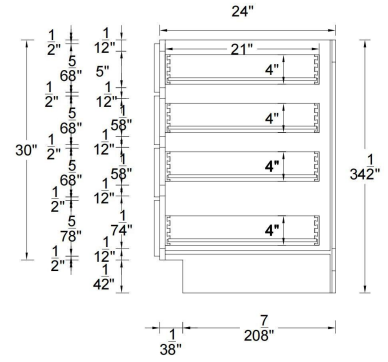

## Face Frame Cabinet Construction

## Frameless Cabinet Construction

kitchen  
base standard

kitchen  
3 drawers base  
standard

kitchen  
4 drawers base  
standard

vanity  
base standard

wall cabinet  
30"/36" height  
standard

wall cabinet  
42" height  
standard