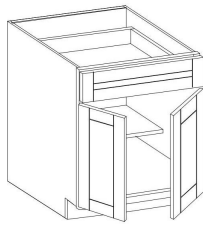

wall cabinet  
30"/36" height  
standard

wall cabine  
42" height  
standard

single oven cabinet  
standard

double oven cabinet  
standard

utility cabinet  
standard

**Base**  
Single Door

B09 B12 B15 B18 B21

**Base**  
Double Doors

B24 B27 B30

**Base**  
Double Drawers and Doors

B30 B36 B39 B42

**Sink Base**  
Single blank drawer

SB24 SB27 SB30

**Sink Base**  
Double blank drawer

SB33 SB36 SB39 SB42