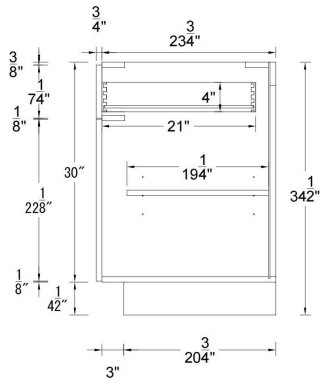

single oven cabinet
standard

kitchen
base standard