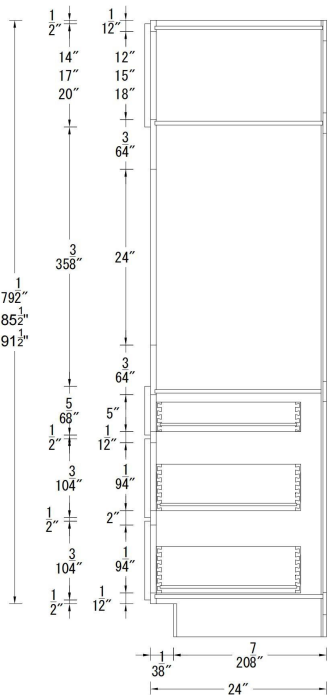

## Face Frame Cabinet Construction

## Frameless Cabinet Construction

kitchen  
base standard

kitchen  
3 drawers base  
standard

kitchen  
4 drawers base  
standard

vanity  
base standard

wall cabinet  
30"/36" height  
standard

wall cabinet  
42" height  
standard

wall cabinet  
30"/36" height  
standard

wall cabine  
42" height  
standard

single oven cabinet  
standard

double oven cabinet  
standard

utility cabinet  
standard

**Base**  
Single Door

B09 B12 B15 B18 B21