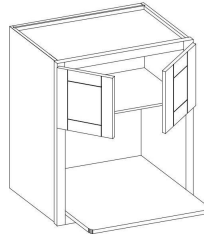

Wall Microwave

WMC2730 WMC3030
WMC2736 WMC3036
WMC2742 WMC3042